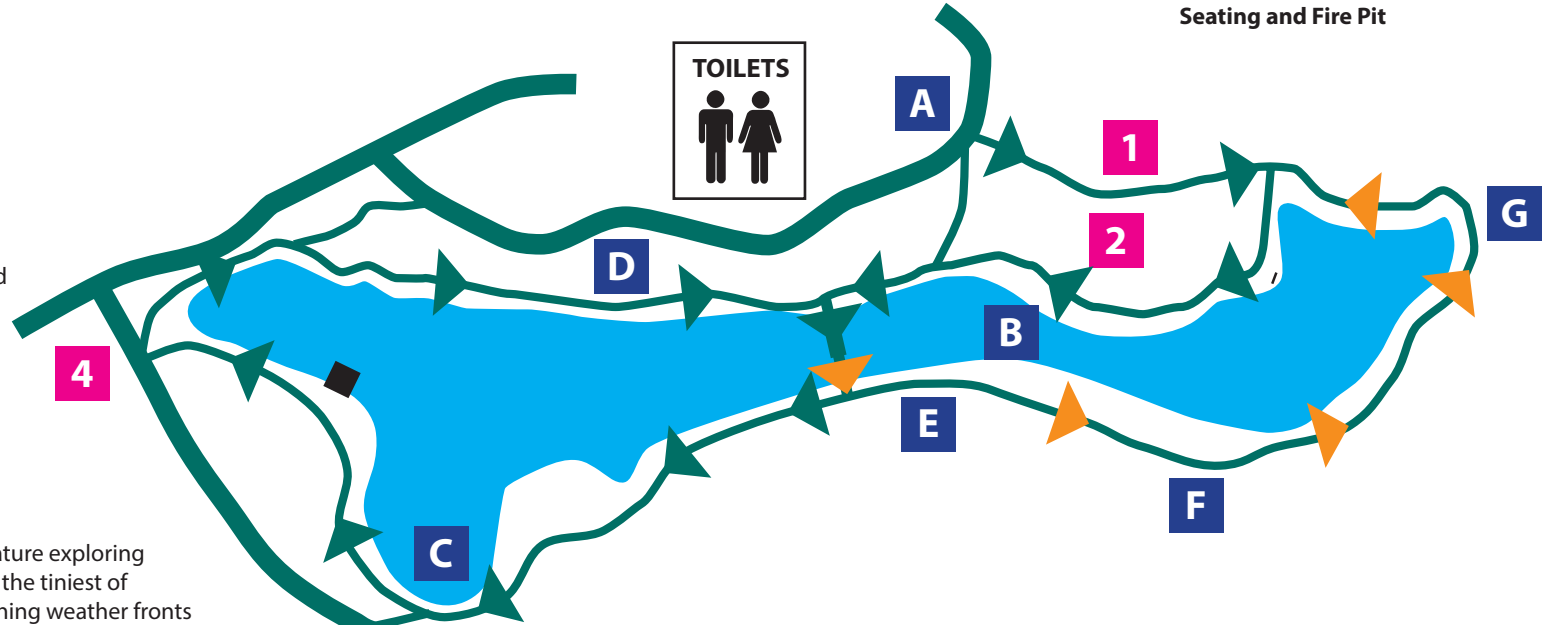

THE ENCHANTED FOREST

1 WELCOME HUB
Storytelling: Every 30 mins - tickets from Merchandise
Catering: Hot & Cold Food & Drinks
Merchandise
Seating and Fire Pit

2 Lov PIZZA
Wood fire pizza, soup, hot & cold drinks and tipples.

3 Lov GRILL
Catering: Gourmet Burgers and Dogs, Fries, Hot & Cold Drinks and Tipples.
Toilets and Mobiloo
First Aid

4 Lov GOODIES
Toasted Marshmallows, Sweet Treats
Hot & Cold Drinks and Tipples
Seating and Fire Pit

A OF THE WILD
Show entrance.

B FLUID
Flashing points of light visualise the flow of energy real and imagined by the water and surrounding landscape. Inspired by references to energy and flow patterns from Aboriginal dream time paintings to Japanese wave and ripple designs.
Created by: Squidsoup

C ON THE LOCH
Inspired by rhythms and cycles of nature exploring microcosms and macrocosms from the tiniest of creatures to the greatest of approaching weather fronts alongside the magical conjurings of our imaginations.
Created by Kate Bonney, Simon Hayes, RJ McConnell, Jon Beales and NOVAK Collective.
This show will cycle approximately every 7 mins.

D FOREST CALLING
Are you on nature's wavelength? Tune in to the secret sounds of the forest.

PLEASE FOLLOW THE GREEN ARROW ROUTE, THEN THE ORANGE ARROW ROUTE WHEN YOU'VE CROSSED THE BRIDGE FOR THE SECOND TIME.

E ILLUMAPHONIUM
Illumaphonium is a dynamic and interactive multisensory, music making installation - the first of its kind!
Created by Michael Davis.

F FLASH!
Shhhhhhhh.....
What can you see, what can you hear? If you look very carefully you might see some shadowy shapes shimmering in the trees.

G IN THE WOODS
Go out with a bang with this enchanting celebration of all that resides within the forest. Here we may catch a glimpse of the unknown and unknowable celtic creatures that may live in the woods.
Lighting Design by Kate Bonney, Simon Hayes, Music by RJ McConnell, Jon Beales. This show will cycle approximately every 7 mins.

FIRST AID

TOILETS

Mobiloo unit available on request. Speak to a Steward who will radio a supervisor.